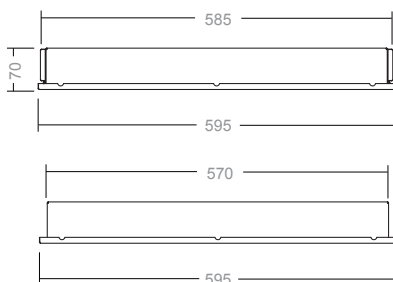

FR Avant l'installation du luminaire coupez le courant. Le luminaire doit être branché uniquement par une personne qualifiée selon les normes d'installations en vigueur. Le fabricant ne porte aucune responsabilité dans le cas d'une modification du produit ou d'une mauvaise installation.

E Antes de proceder al montaje, ¡desconecte la corriente eléctrica! La luminaria ha de ser conectada solamente por la persona que posee la calificación adecuada! La luminaria ha de ser conectada solamente en conformidad con las normas electrotécnicas correspondientes. En caso en que de ser el producto fue modificado o instalado incorrectamente, el fabricante no asume responsabilidad alguna.

PL Przed instalacją lampy należy wyłączyć dopływ prądu! Oświetlenie może podłączyć wyłącznie osoba posiadająca odpowiednie kwalifikacje! Oświetlenie należy podłączyć zgodnie ze stosownymi normami elektrotechnicznymi.

Prodotent nie ponosi odpowiedzialności w przypadku ingerencji w wyrób lub nieprawidłowej instalacji.

IT Prima di installare l'apparecchio di illuminazione spegnere la corrente! L'apparecchio può essere allacciato unicamente da persona appositamente qualificata! L'apparecchio va allacciato in conformità delle rispettive norme vigenti nel campo dell'elettrotecnica. Il costruttore è sollevato da qualsiasi responsabilità in caso di manomissione o errata installazione del prodotto.

Delta Electronics Europe

Zandsteen 15

2132 MZ Hoofddorp, The Netherlands

TEL: +31-20-655-0900

FAX: +31-20-655-0999

For more product information and sales inquiries,

please contact sleu@delta-europe.com

www.delta-emea.com/ledlighting