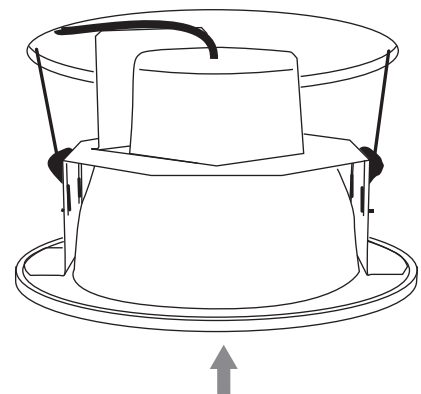

Delta Electronics Europe

Zandsteen 15

2132 MZ Hoofddorp, The Netherlands

TEL: +31-20-655-0900

FAX: +31-20-655-0999

For more product information and sales inquiries,

please contact sleu@delta-europe.com

www.delta-emea.com/ledlighting