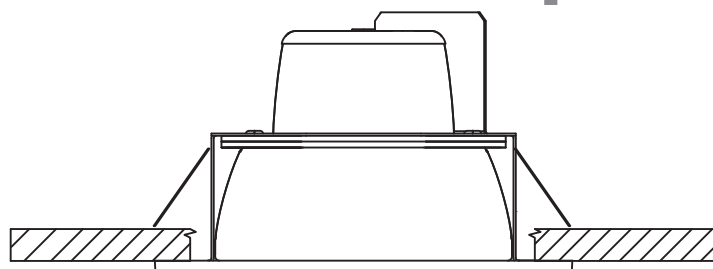

Delta Electronics Europe

Zandsteen 15

2132 MZ Hoofddorp, The Netherlands

TEL: +31-20-655-0900

FAX: +31-20-655-0999

For more product information and sales inquiries,

please contact sleu@delta-europe.com

www.delta-emea.com/ledlighting