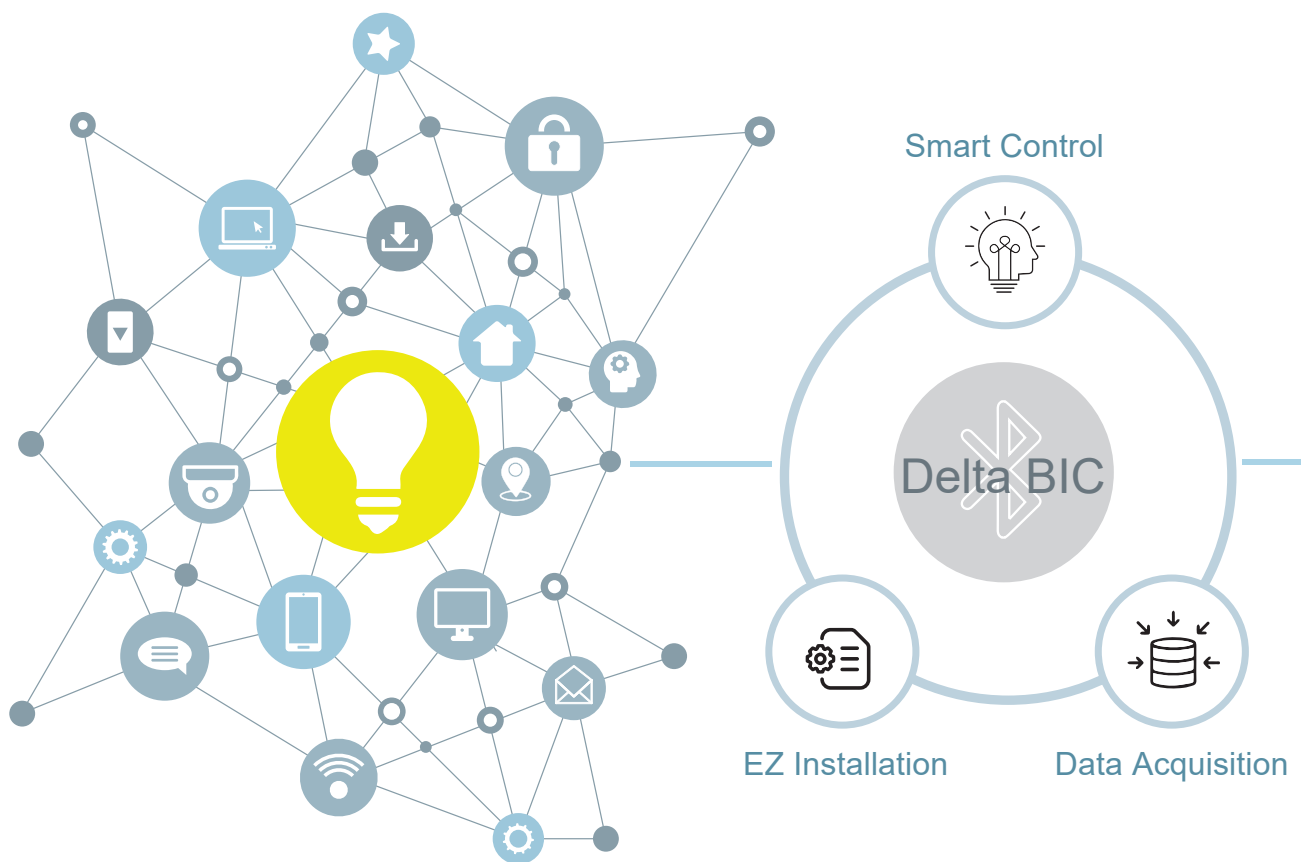

How does DeltaZhi™ work?

Based on the latest Delta BIC (Bluetooth® Intelligent Control) technology, the DeltaZhi™ Lighting System offers a wireless mesh network to build smart IoT applications upon, with the beauty of simplicity and scalability.

DeltaZhi™ represents:

- Smart IoT connected infrastructure that can be easily built with the lighting system to minimize installation cost;
- A plug-and-play lighting control system;
- A future-proof service platform that supports the most advanced intelligent applications such as RTLS (real-time locating system).

Lighting & Beyond...

DeltaZhi™ the best choice for your Bluetooth Mesh network

DeltaZhi™ is equipped with BIC App as the user interface of the system for end-users, and BIC Gateway to facilitate the scale-up of the system.

BIC Web is the management system built in the gateway as an interface to configure and control BIC devices across BIC Gateways and BIC Apps.

Delta BIC technology is currently the core of the DeltaZhi™ system. It complies with the latest Bluetooth Mesh Profile standard and comprises 3 useful toolboxes: