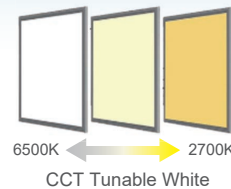

Office Light

Panel Series

Code	Type	Power	Input voltage	CCT	CRI	Lumen	Efficacy	Dimensions
PA1	2 x 2 1 x 4	40W	220V	5000K 6000K	80	4000 lm	100 lm/W	595x595x13mm (23⁷/₁₆x 23⁷/₁₆x 1/2in) 295x1195x13mm (11⁵/₈x 47¹/₁₆x 1/2in)
	2 x 2	40W	220V	5000K 6000K	80	4400 lm	110 lm/W	601x601x13mm (23¹¹/₁₆x 23¹¹/₁₆x 1/2in) 301x1205x13mm (11⁷/₈x 47⁷/₁₆x 1/2in)
	2 x 2	36W	220V	2700-6500K	80	3200 lm	90 lm/W	595x595x13mm (23⁷/₁₆x 23⁷/₁₆x 1/2in) 601x601x13mm (23¹¹/₁₆x 23¹¹/₁₆x 1/2in)