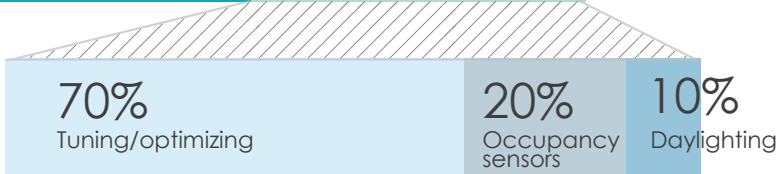

智
日

【pronunc.】 zhi (pinyin)
【def.】 wisdom, intelligence, knowledge

DeltaZhi™

An IoT-enabled lighting system that paves the way to intelligent buildings

www.deltaww.com

DeltaZhi™ helps...

Perform Better

Enhance workplace well-being, productivity, and quality of life.

Add Value

Increase property value with a reputation enhancing sustainability certificate like LEED or WELL

Save More

Increase energy efficiency to reduce operation expenses with minimum extra cost.

Source: BE-Ex analysis, 2017, https://be-exchange.org/tech_primer/tech-primer-led-lighting-retrofits/