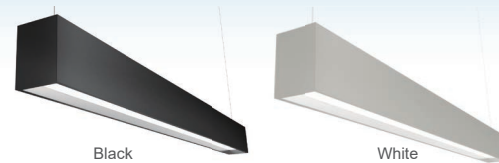

Office light

Linear Series

Code	Power	Lumen	CCT	CRI	Angle	Input voltage	Dimensions
L01	15W	1500 lm	3000K 4000K 5700K	90	120°	220V	480x60x75mm
	30W	3000 lm					1190x60x75mm
	40W	4000 lm					1425x60x75mm
	50W	5000 lm					1895x60x75mm