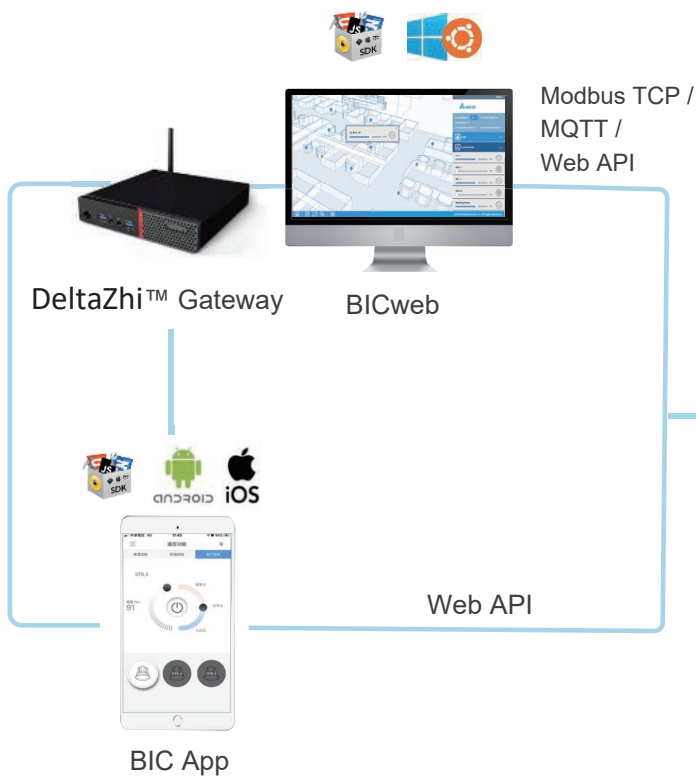

DeltaZhi™ represents:

- Smart IoT connected infrastructure that can be easily built with the lighting system to minimize installation cost;
- A plug-and-play lighting control system;
- A future-proof service platform that supports the most advanced intelligent applications such as RTLS (real-time locating system).

Lighting & Beyond...

DeltaZhi™ the best choice for your Bluetooth Mesh network

DeltaZhi™ is equipped with BIC App as the user interface of the system for end-users, and BIC Gateway to facilitate the scale-up of the system.

BIC Web is the management system built in the gateway as an interface to configure and control BIC devices across BIC Gateways and BIC Apps.

Delta BIC technology is currently the core of the DeltaZhi™ system. It complies with the latest Bluetooth Mesh Profile standard and comprises 3 useful toolboxes:

- 1 EZ Installation:** A powerful tool making system with a quick and easy set-up, taking only 1/3 of the time generally needed for installing an IP-based lighting control system.
- 2 Smart Control:** Preset lighting control packages including scheduling, and scene settings.
- 3 Data Acquisition:** Embedded receiver for iBeacon and EddyStone broadcasting to facilitate the operation of value-added services.