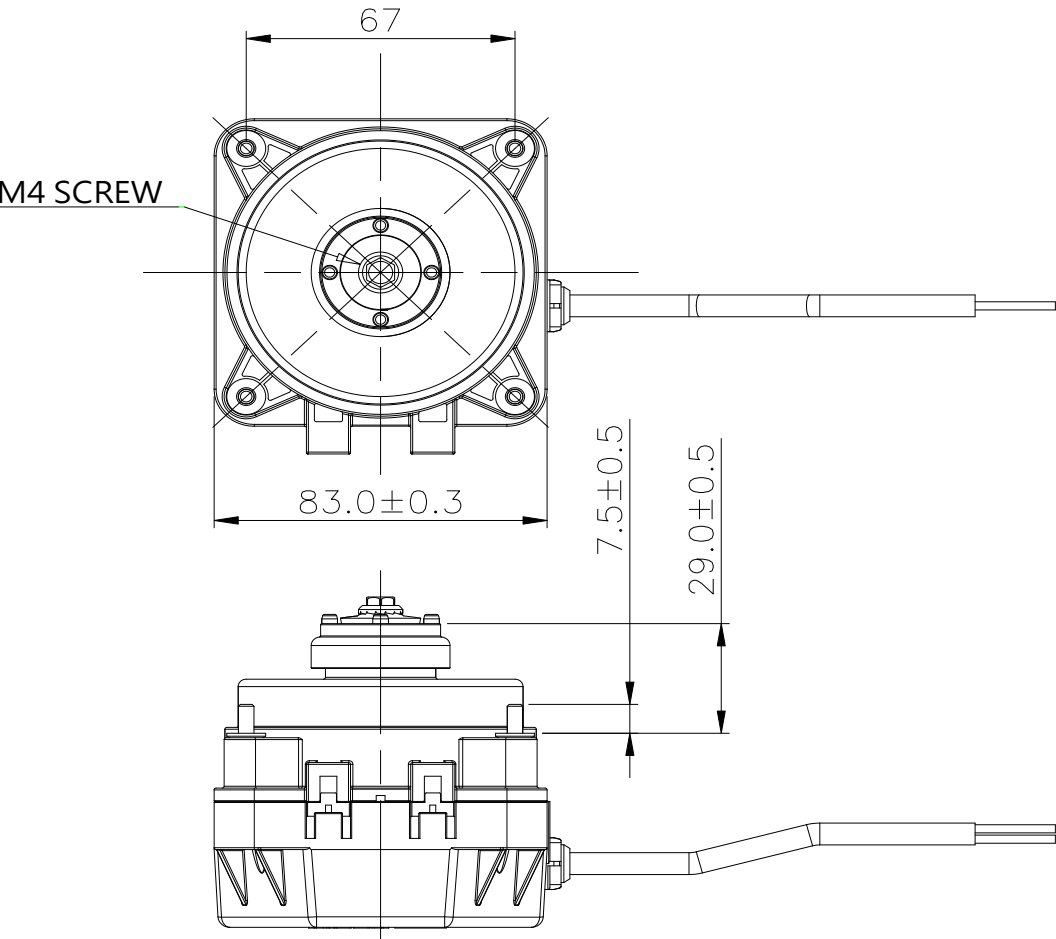

# MR83AUPE

Unit: mm

- For commercial refrigeration use
- Universal voltage
- With general 6~9" blade
- IP54
- Direction: Counterclockwise, seen on shaft end
- Constant speed
- Safety: UL / TUV / CE

Model No.	Working Voltage (VAC)	Rated Voltage (VAC)	Frequency (Hz)	Rated Load Speed (rpm)	Max. Input Power (W)	Max. Output Power (W)
MR83AUPE-105S00	100~240	115/230	50/60	1300	25	15
MR83AUPE-145S00	100~240	115/230	50/60	1550	25	15