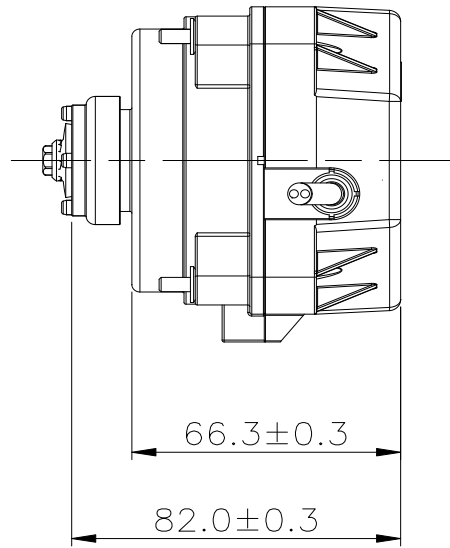

# MR83AUPE

Unit: mm

- For commercial refrigeration use
- Universal voltage
- With general 6~9" blade
- IP54
- Direction: Counterclockwise, seen on shaft end
- Constant speed
- Safety: UL / TUV / CE

Model No.	Working Voltage (VAC)	Rated Voltage (VAC)	Frequency (Hz)	Rated Load Speed (rpm)	Max. Input Power (W)	Max. Output Power (W)
MR83AUPE-105S00	100~240	115/230	50/60	1300	25	15
MR83AUPE-145S00	100~240	115/230	50/60	1550	25	15