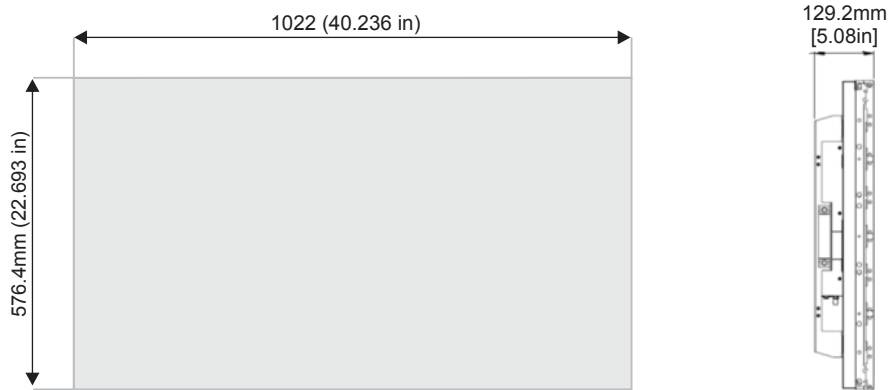

LCD Video Wall

46" Ultra Narrow Bezel LCD Video wall

- Full HD (1920 x 1080), Professional-Grade Display
- Typ. 3.5 mm Combined Bezel
- Full Array LED Backlighting
- Support up to a 20x15 Display Array

Ultra Narrow Bezel LCD Video Wall

Delta's Ultra Narrow Bezel LCD video wall features full HD resolution and direct LED backlights ensuring crystal clear image and long life. With a combined bezel width of 3.5mm, Delta's ultra narrow LCD provides a near seamless image, ideal for public venues and control rooms.

Specifications

Model	LW-4680 TR RC		
Panel	46 inch Ultra Narrow Bezel		
Bezel to Bezel (Typ.)	3.5mm		
Back Light Type	Direct LED		
Resolution	Full HD 1920 x 1080, professional-grade display		
Display Colors	1.07 Billion		
Display Mode	Direct LED Backlight / Normally Black		
Brightness (Typ.)	500 nits		
Contrast Ratio (Typ.)	4000:1		
Inputs	1x Digital DVI-I		
	1 x CVBS on BNC		
	1 x HDMI		
	1 x RS232C Dsub-9		
	1 x R422 RJ45		
	1 x Ethernet RJ45		
Output	1 x RS422 RJ45		
	1x Digital DVI-D		
Video Compatibility (CVBS)	NTSC3.58/NTSC4.43, PAL, SECAM		
DVI-D Input Frequency Range	Fh : 30~75KHz	Fv : 50~85Hz	Max. pixel rate : 162MHz
RGB Input Frequency Range	Fh : 30~75KHz	Fv : 50~85Hz	Max. pixel rate : 162MHz
RGB, DVI-D Timing Compatibility	VGA/60Hz, 72Hz, 75Hz, 85Hz		
	SVGA/60Hz, 70Hz, 75Hz, 85Hz		
	XGA/60Hz, 70Hz, 75Hz, 85Hz		
	SXGA+/60Hz, 75Hz		
	UXGA/60Hz		
	Full HD/60Hz		
Power Control	AC power ON/OFF switch		
Wire Control	RS232C/ RS422 input		
AC Power Input Range	100~240VAC, 50/60Hz		
Power Consumption	Mode	Normal : 120 W (typical)	
		Standby < 2 W at 110V	
Dimension (W x H x D)	1022 x 576.4 x 129.2mm		
Operating Temperature	0°C to 40°C		
Storage Temperature	-20°C to +60°C		
Humidity	10% - 90%, non-condensing		
Backlight Operating Life (Typ.)	50,000 hours		