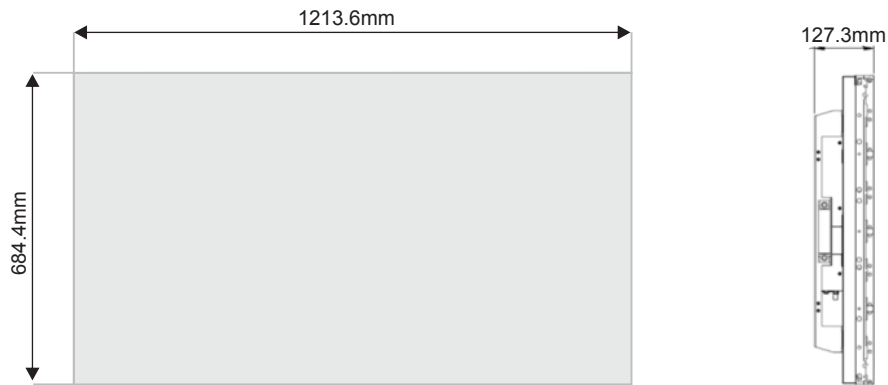

# LCD Video Wall

## 55" Ultra Narrow Bezel LCD Video wall

- Full HD (1920 x 1080) Resolution
- Typ. 3.5 mm Combined Bezel
- Full Array LED Backlighting
- Support up to a 20x15 Display Array

# Ultra Narrow Bezel LCD Video Wall

Delta's Ultra Narrow Bezel LCD video wall features full HD resolution and direct LED backlights ensuring crystal clear image and long life. With a combined bezel width of 3.5mm, Delta's ultra narrow LCD provides a near seamless image, ideal for public venues and control rooms.

## Specifications

Model	LW-5580 TR RD		
Panel	55 inch Ultra Narrow Bezel		
Bezel to Bezel (Typ.)	3.5mm		
Back Light Type	Direct LED		
Resolution	Full HD 1920 x 1080, professional-grade display		
Display Colors	1.07 Billion		
Display Mode	Direct LED Backlight / Normally Black		
Brightness (Typ.)	700 nits		
Contrast Ratio (Typ.)	4000:1		
Inputs	1x Digital DVI-I		
	1 x CVBS on BNC		
	1 x HDMI		
	1 x RS232C Dsub-9		
	1 x R422 RJ45		
	1 x Ethernet RJ45		
Output	1 x RS422 RJ45		
	1x Digital DVI-D		
Video Compatibility (CVBS)	NTSC3.58/NTSC4.43, PAL, SECAM		
DVI-D Input Frequency Range	Fh : 30~75KHz	Fv : 50~85Hz	Max. pixel rate : 162MHz
RGB Input Frequency Range	Fh : 30~75KHz	Fv : 50~85Hz	Max. pixel rate : 162MHz
RGB, DVI-D Timing Compatibility	VGA/60Hz, 72Hz, 75Hz, 85Hz		
	SVGA/60Hz, 70Hz, 75Hz, 85Hz		
	XGA/60Hz, 70Hz, 75Hz, 85Hz		
	SXGA+/60Hz, 75Hz		
	UXGA/60Hz		
	Full HD/60Hz		
Power Control	AC power ON/OFF switch		
Wire Control	RS232C/ RS422 input		
AC Power Input Range	100~240VAC, 50/60Hz		
Power Consumption	Mode	Normal : 220 W (typical)	
		Standby < 2 W at 110V	
Dimension (W x H x D)	1213.6 x 684.4 x 127.3mm		
Operating Temperature	0°C to 40°C		
Storage Temperature	-20°C to +60°C		
Humidity	10% - 90%, non-condensing		
Backlight Operating Life (Typ.)	50,000 hours		