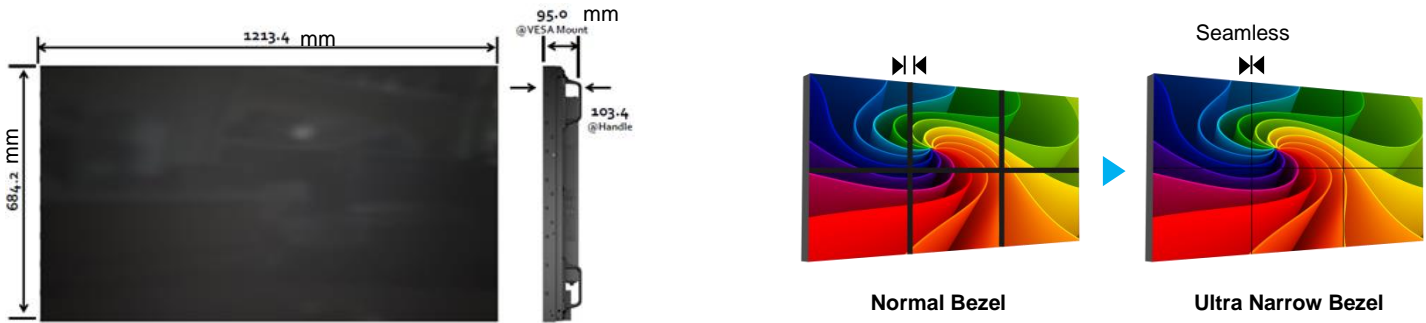

LCD Video Wall

55" Ultra Narrow Bezel LCD Video wall

- Full HD (1920 x 1080) Resolution
- 3.5 mm Combined Bezel
- Full Array LED Backlighting
- Support up to a 10x10 Display Array
- Support Audio In and Speaker Output
- Support USB 2.0 & OPS

Ultra Narrow Bezel LCD Video Wall

Delta's Ultra Narrow Bezel (UNB) LCD video wall features full HD resolution and direct LED backlights ensuring crystal clear image and long life. With a combined bezel width of 3.5mm, Delta's Ultra narrow LCD provides a near seamless image, ideal for public venues and control rooms.