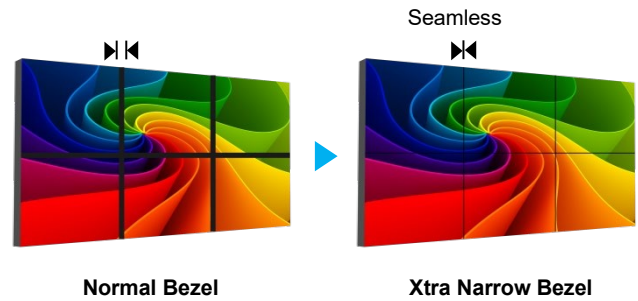

LCD Video Wall

55" Ultra Narrow Bezel LCD Video wall

- Full HD (1920 x 1080) Resolution
- 3.5mm Combined Bezel
- Full Array LED Backlighting
- Support up to 10x10 Display Array

Ultra Narrow Bezel LCD Video Wall

Delta's Ultra Narrow Bezel (UNB) LCD video wall features full HD resolution and direct LED backlights ensuring crystal clear image and long life. With a combined bezel width of 3.5mm, Delta's Ultra Narrow LCD provides a near seamless image, ideal for public venues and control rooms.

Specifications

Model	LW-5582 LR KC IR
Panel	55 inch Ultra Narrow Bezel
Bezel to Bezel	3.5mm
Back Light Type	Direct LED
Resolution	Full HD 1920 x 1080, professional-grade display, 24/7
Pixel Pitch	0.63(H) x 0.63(V)mm
Display Colors	1.07 Billion
Luminance of White	Typical 500 nits
Contrast Ratio (Full On/Off)	1400:1
Viewing Angle(CR>10)	178 (H), 178 (V)
Response Time	Typical 8 ms
Inputs	1 x Digital DVI-D [3840x216@30Hz]
	2 x HDMI 2.0 [3840x2160@60Hz] / 1.4 [3840x2160@30Hz] Audio in/out
	1 x VGA (1920x1080@60Hz) interface DB15
	1 x DP (3840x2160@30Hz)
	1 x USB 2.0 for Multi-Media
Output	2 x Ethernet RJ45 – 1x in/1x out (RS232) for control
	1 x Digital DVI-D (DVI IN/DP IN/HDMI2 loop-out)
Power Control	AC power ON/OFF switch
Wire Control	RS232C input
AC Power Input Range	100~240VAC, 50/60Hz
Power Consumption	On Mode : typical ≤170W with 1 DVI input
	Standby Mode : < 0.5 W
Dimension (W x H x D)	1213.4 x 684.2 x 100.0mm @VESA mount (121.1mm with handles), Net weight : 24.5Kg
Operating Temperature	0°C to 40°C
Storage Temperature	-10°C to +60°C
Working Humidity	10% - 85%, non-condensing
Backlight Operating Life	Min 60,000 hours