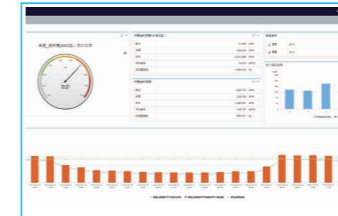

Surveillance Management System (SmartPass)

Building Management System (LWEB)

Building Management System (enteliWEB)

Energy Management System (Delta Energy Online)

Street Light Management System

- Behavior Analytics
- License Plate Recognition
- Route Analytics
- Video Content Analytics
- Programming Language
- E-mail
- SMS
- Reporting
- Alarming
- Schedule Configuration
- Trending
- Multi-Site
- Device Manager
- IoT
- Device Configuration
- Network Security
- Visualization
- Parameter Editor
- User Management
- Emergency call
- Push notification
- Personalized lighting
- Asset/Person tracking