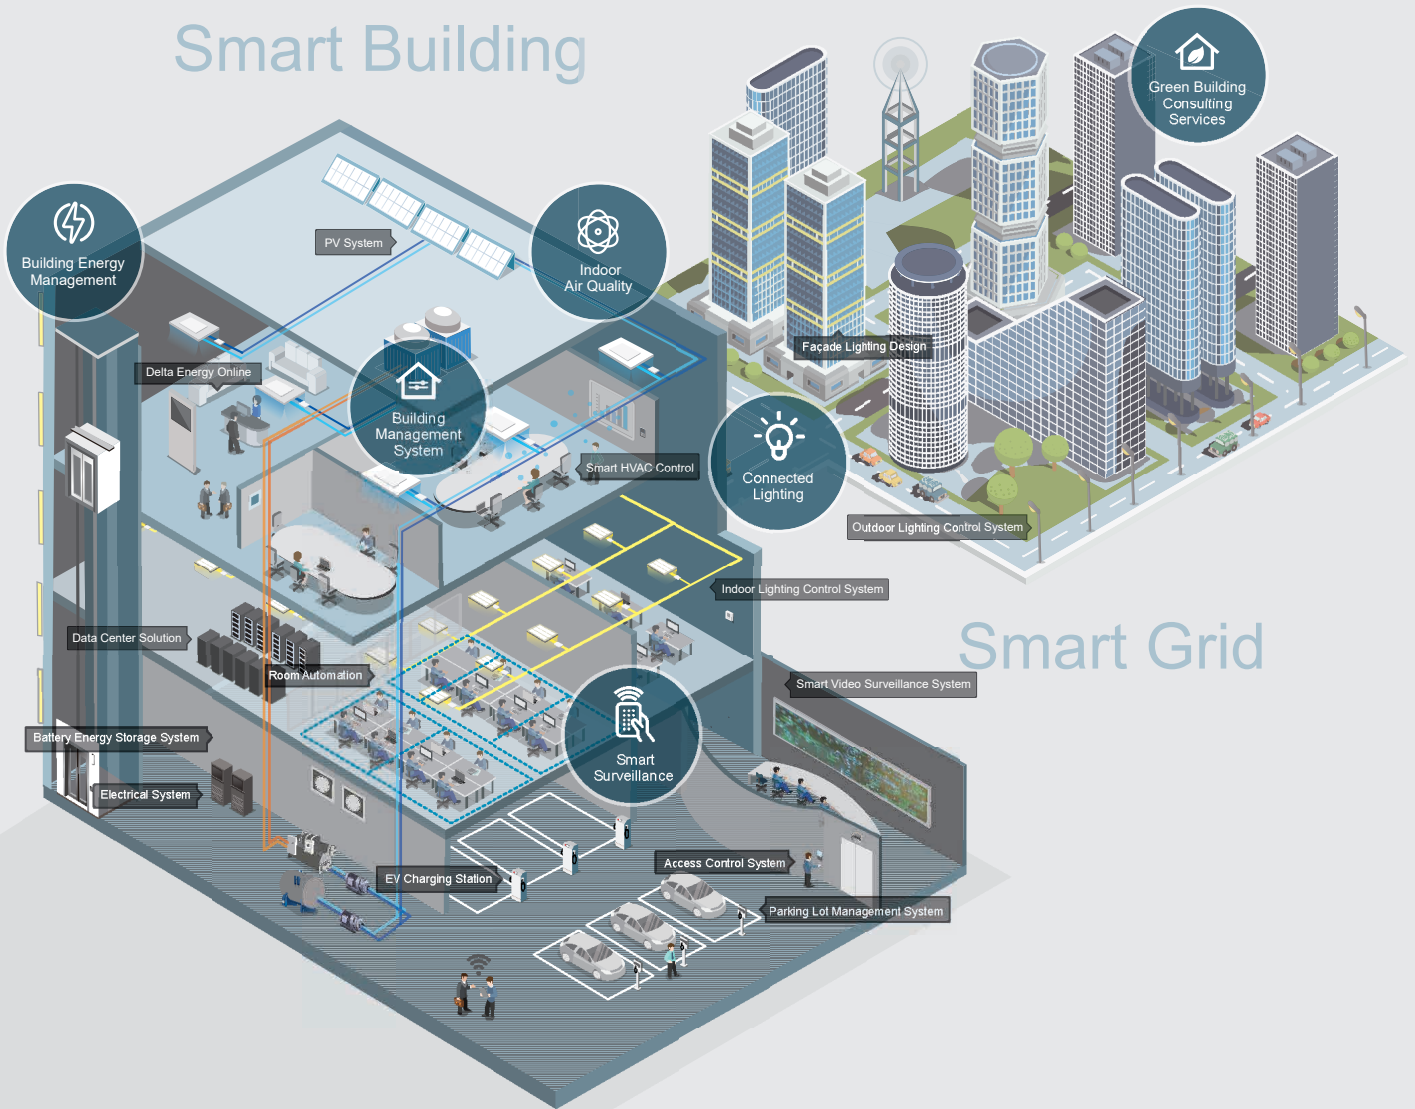

Smart City

Smart Building

Delta Building Automation Solutions

Delta Building Automation Solutions

As a leading BA solutions provider, Delta offers the human-centric, energy-efficient, and secure IoT-based BA management platform to optimize facility operation efficiency and building performance with edge computing technology and cloud-ready capabilities. Delta's integrated building solutions seamlessly connect the building operation network to the IP-based network for extending the smart building possibilities. Further performing as a reliable green building consultant, Delta brings value-added building related services and realizes our vision "smart building for better living" for our customers worldwide.

Optimal

Enterprise-grade energy analysis and the building control system optimize the balance between energy savings and operation performance enhancement.

Secure

Smart surveillance solution secures occupants and properties by preventing incidents in advance.

Human Centric

Cognitive computing provides occupants with their preferred building environment based on users' experience, feedback and behavior analysis.

Database

3rd Party System

Cybersecurity

iBMS

Video Management System (VAST2)