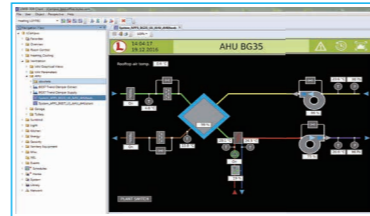

Human Centric

Cognitive computing provides occupants with their preferred building environment based on users' experience, feedback and behavior analysis.

Database

3rd Party System

Cybersecurity

iBMS

Video Management System (VAST2)

Surveillance Management System (SmartPass)

Building Management System (LWEB)

Building Management System (enteliWEB)

Energy Management System (Delta Energy Online)

Street Light Management System

- Behavior Analytics
- License Plate Recognition
- Route Analytics
- Video Content Analytics
- Programming Language
- E-mail
- SMS
- Reporting
- Alarming
- Schedule Configuration
- Trending
- Multi-Site
- Device Manager
- IoT
- Device Configuration
- Network Security
- Visualization
- Parameter Editor
- User Management
- Emergency call
- Push notification
- Personalized lighting
- Asset/Person tracking