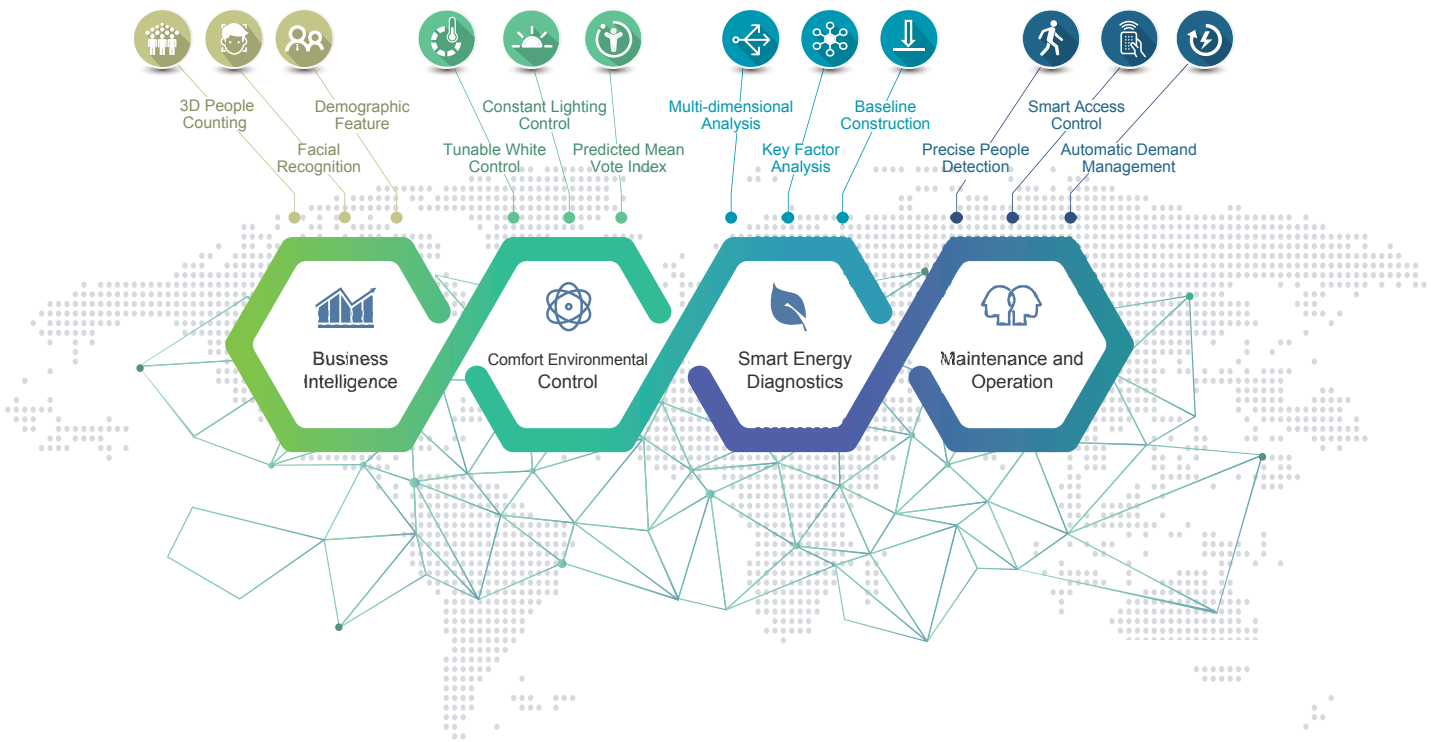

Delta Electronics, Inc
256 Yangguang Road, Neihu, Taipei 11491, Taiwan
TEL : +886-2-8797-2088
FAX : +886-2-2659-8731
Email: bas.sales@deltaww.com