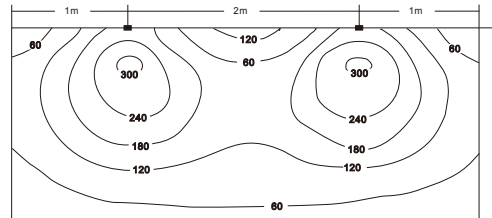

## Luminaire arrangement

CCT: 3000 K  
Avg: 227 lux  
Min: 88 lux  
Max: 495 lux  
Uniformity: 0.3

Wall washing W6m \* H 2.5m

Install 1m to the wall

**Regular** 12W BA36 Track Light \* 5pcs

**Astra** 20W Track Light \* 2pcs

CCT: 3000 K  
Avg: 417 lux  
Min: 3.35 lux  
Max: 1002 lux  
Uniformity: 0.008