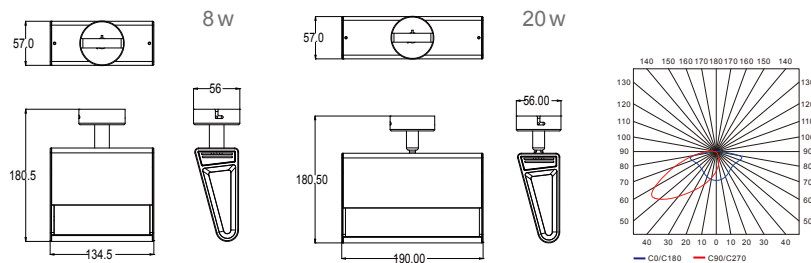

Dimensions & light patterns

Nomenclature

L	T	D	A	3	<u>D</u>	N	<u>A</u>	<u>0_8</u>	A	J	1	A
					X1		X2	X3				
					X1 Finished color		X2 CCT	X3 Wattage				
					C:Black D:White		A:3000K B:4000K C:5000K	08:8W 20:20W