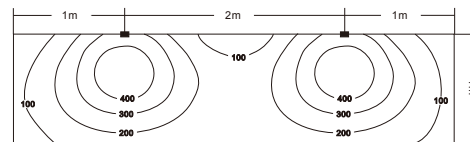

## Luminaire arrangement

## Lighting effect & simulation

Menu board W6m \* H 1.5m

Install 50cm to the menu board

**Regular** LED MR16 \* 4pcs

**Astra** 8W \* 2pcs

CCT: 3000 K  
Avg: 337 lux  
Min: 10 lux  
Max: 1980 lux  
Uniformity: 0.03