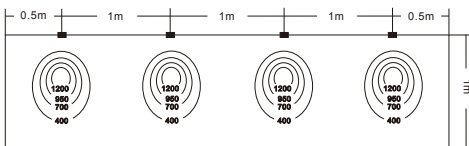

Lighting effect & simulation

Menu board W6m * H 1.5m

Install 50cm to the menu board

Regular LED MR16 * 4pcs

Astra 8W * 2pcs

CCT: 3000 K
Avg: 337 lux
Min: 10 lux
Max: 1980 lux
Uniformity: 0.03