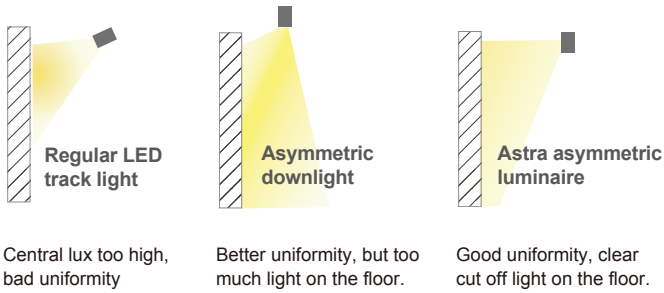

Optical expertise