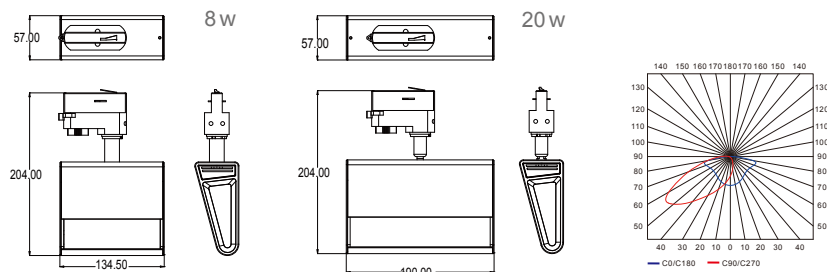

Dimensions & light patterns

Nomenclature

L	T	D	A	2	<u>D</u>	Y	<u>A</u>	<u>0_8</u>	A	J	1	A
					X1		X2	X3				
					X1 Finished color		X2 CCT	X3 Wattage				
					C:Black D:White		A:3000K B:4000K C:5000K	08:8W 20:20W