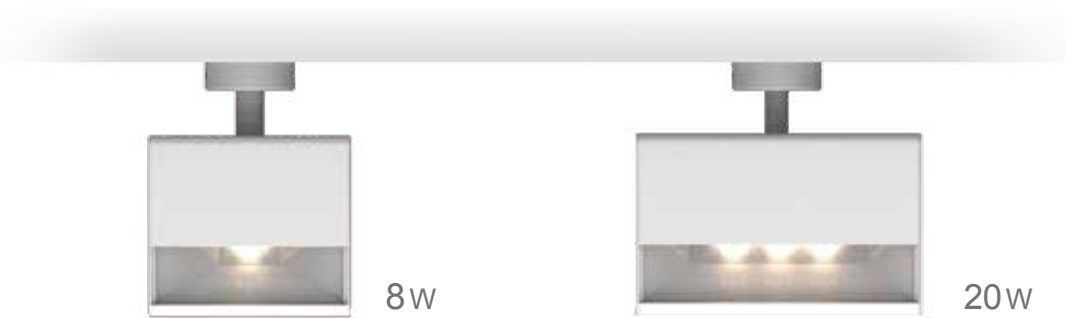

Ceiling Mounted Light

Technical specifications

Power consumption	8W	20W
Color temperature	3000K/4000K/5000K	3000K/4000K/5000K
CRI	80(STD) 90(OPT)	80(STD) 90(OPT)
Luminous flux (typ.)	400/450/450	1200/1350/1350
Beam angle	95°*135° (Flood Light)	95°*135° (Flood Light)
Weight (g)	650(CM) 600(TL)	920(CM) 870(TL)
Operating temperature	-20 ~ +40°C	-20 ~ +40°C
Lamp power factor	> 0.5	> 0.9
Instant light	< 1s instant full light	< 1s instant full light
Finish color	White / Black	White / Black