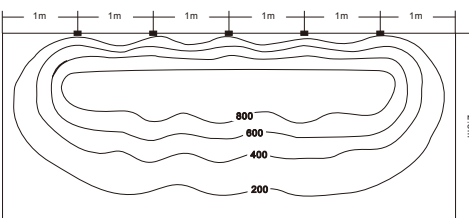

CCT: 3000 K
Avg: 417 lux
Min: 3.35 lux
Max: 1002 lux
Uniformity: 0.008