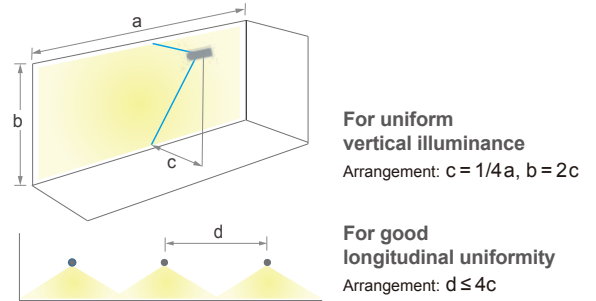

Luminaire arrangement